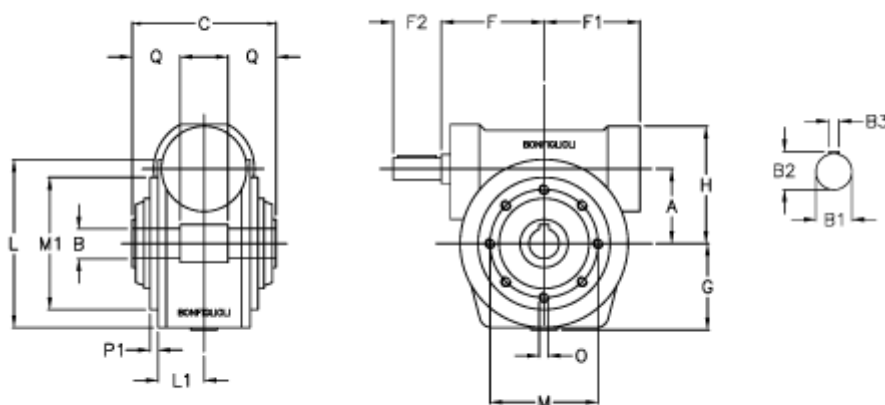

Article number: 3901210060700

Description: Worm gear with solid input shaft
VF 210P-60-HS

Measures

a	= 210.0	F1 = 277	O = M16x30
B	= 90	F2 = 110	P1 = 5.0
B1	= 48	g = 220	Q = 85.0
B2	= 51.5	H = 330	
B3	= 14	L = 350.0	
C	= 260	L1 = 125.0	
Description	= VF 210P-xx-HS	m = 300	
F	= 230.0	M1 = 250	